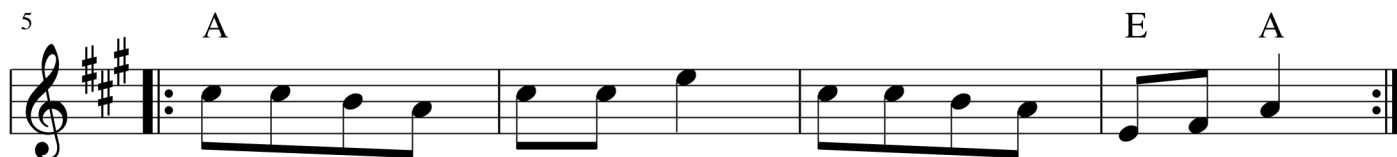

Cripple Creek

Verse Key of A

as played by Music Roots

Chorus

Chorus:

Goin' up Cripple Creek, goin' on a run
Goin' up Cripple Creek to have a little fun
Goin' up Cripple Creek, goin' in a whirl,
Goin' up Cripple Creek to see my girl

Cripple Creek's wide and Cripple Creek's deep
I'll wade old Cripple Creek before I sleep
Roll my britches up to my knees,
I'll wade old Cripple Creek when I please

You get a line and I'll get a pole
Go right down to the fishin' hole
Big old turtle seen a duck
Pulled him under and had a snack